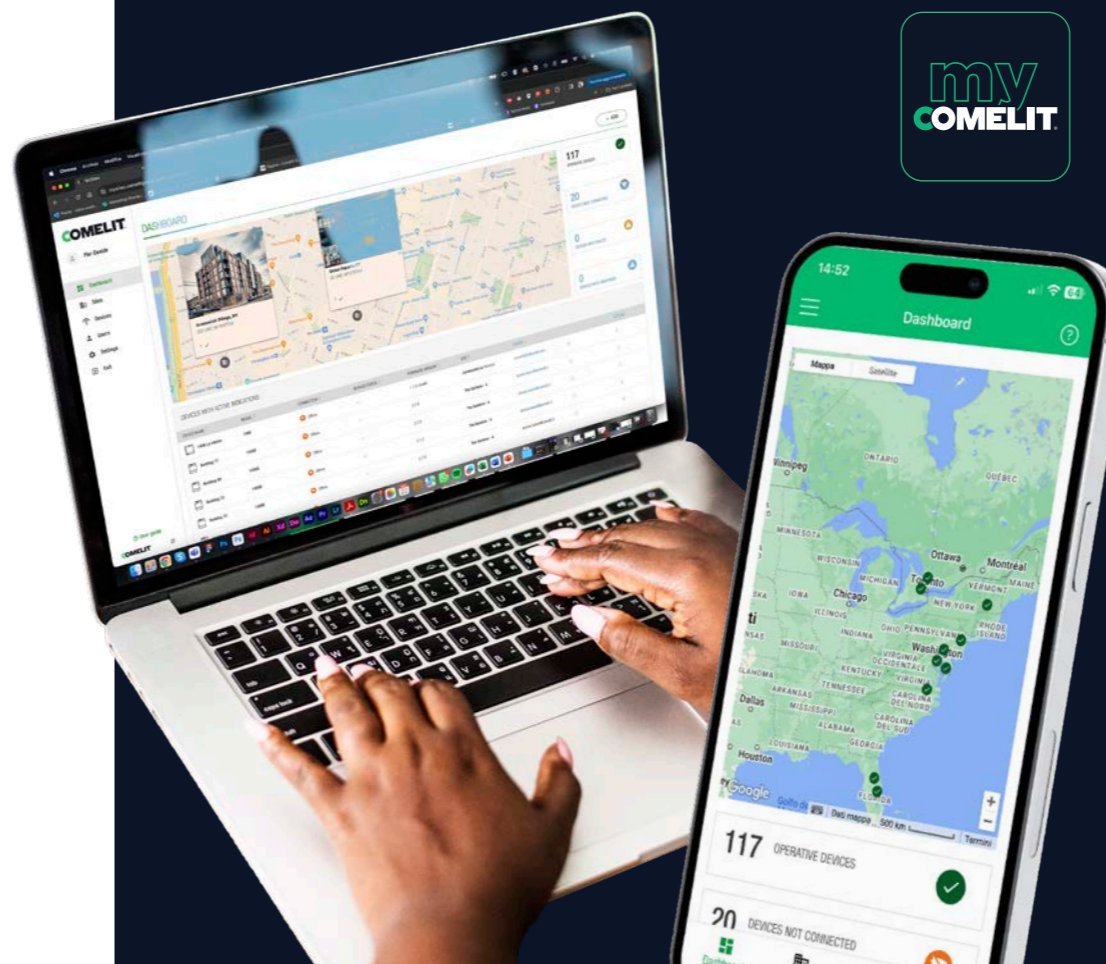

# EASY TO PROGRAM

Crafting the IP system's configuration is a breeze, designed with simplicity and speed at its core, requiring no specialized IT expertise. Harness the power of our bespoke **VIP Manager** software, a tool specifically developed to streamline system setup. Experience the **ease** of connectivity as all devices effortlessly embrace their network address (**Auto IP**), eliminating the need for manual adjustments on each device. Once integrated into the network, full configurability of all devices is at your fingertips, **remotely** and **hassle-free**. Additionally, IP enriches communication by offering the capability to dispatch text, audio, and video messages to a broad audience or targeted recipients directly from any remote station, enhancing connectivity and interaction within the network.

For intricate setups, effortlessly organize devices by **site**, crafting a comprehensive virtual overview of all your active installations. Each visit to your dashboard reveals a meticulously designed map, pinpointing every system's **location and operational status** with vivid, color-coded indicators. You can instantly grasp the health of your systems for functional perfection or the slightest irregularity.