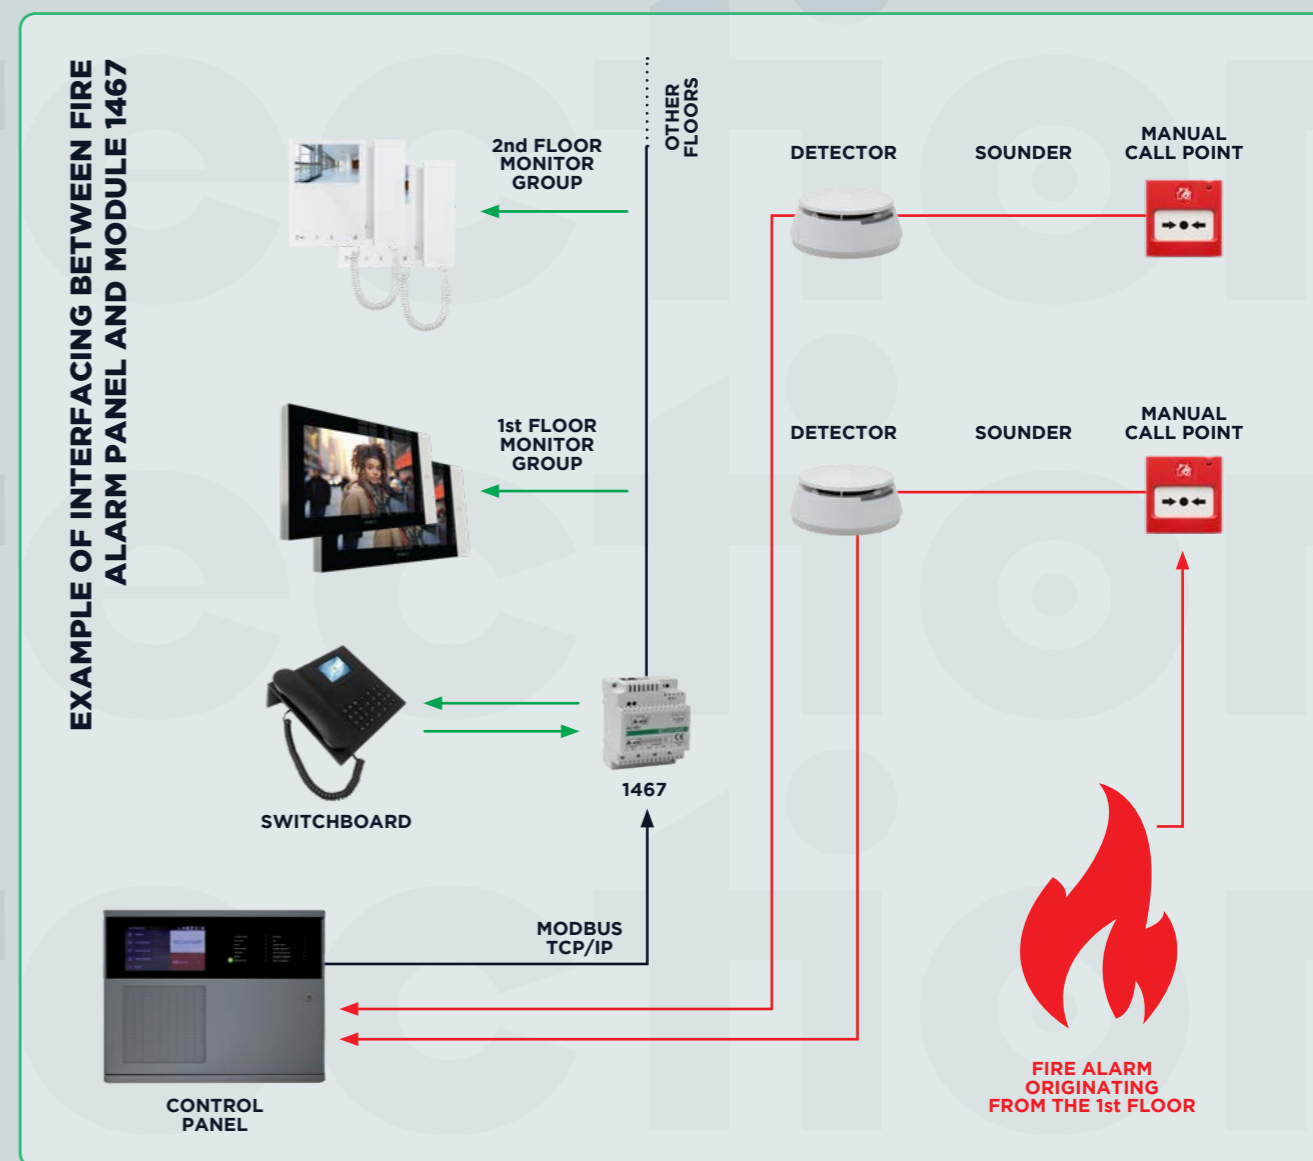

INTEGRATION THAT SAVES LIVES

Envision a world where your video entry system doesn't just welcome guests but also **stands guard against fire hazards**, seamlessly integrated with your fire protection system to deliver both **visual and audible warnings** directly where you live or work. The future of comprehensive safety is embodied in our latest innovation, the 1467 module. This cutting-edge service is designed with precision to meet the specific needs of installation and operation, becoming an **indispensable ally** in conveying any irregularities or dangers with unmatched clarity and immediacy.

What sets the 1467 module apart is not just its pioneering technology but also its user-centric design, ensuring its addition to your safety arsenal is **as smooth** as it is **effective**. Its integration into existing systems is straightforward, highlighting our commitment to innovation that enhances, rather than complicates, your security setup.

At the heart of this unparalleled solution lies a blend of integration, simplicity, and a deep focus on user needs, making it a **singular offering in the security sector**. The synergy between Comelit's IP video entry system and the fire detection mechanism offers an unparalleled oversight of your building's safety.

↑ Extra level of security