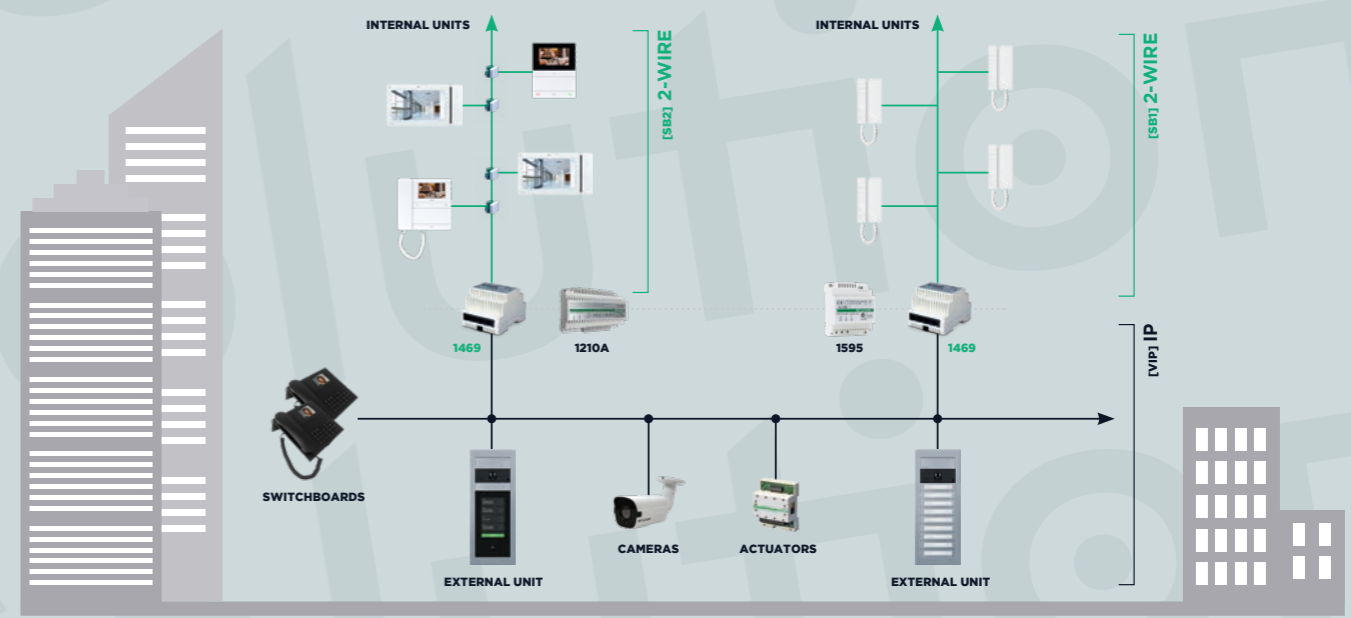

Retrofit

Facing the challenge of updating an older building? Want to use existing 2-wire cabling while infusing modern functionalities for users and building managers? Comelit stands ready with the perfect solution. Maintain all internal connections through the reliable 2-wire bus system, and simultaneously embrace the future by integrating external units, switchboards, and all IP-based products. This blend of old and new creates a flexible, high-performance foundation that is always up to date with the latest functions. Transform the old into a cutting-edge experience with Comelit.