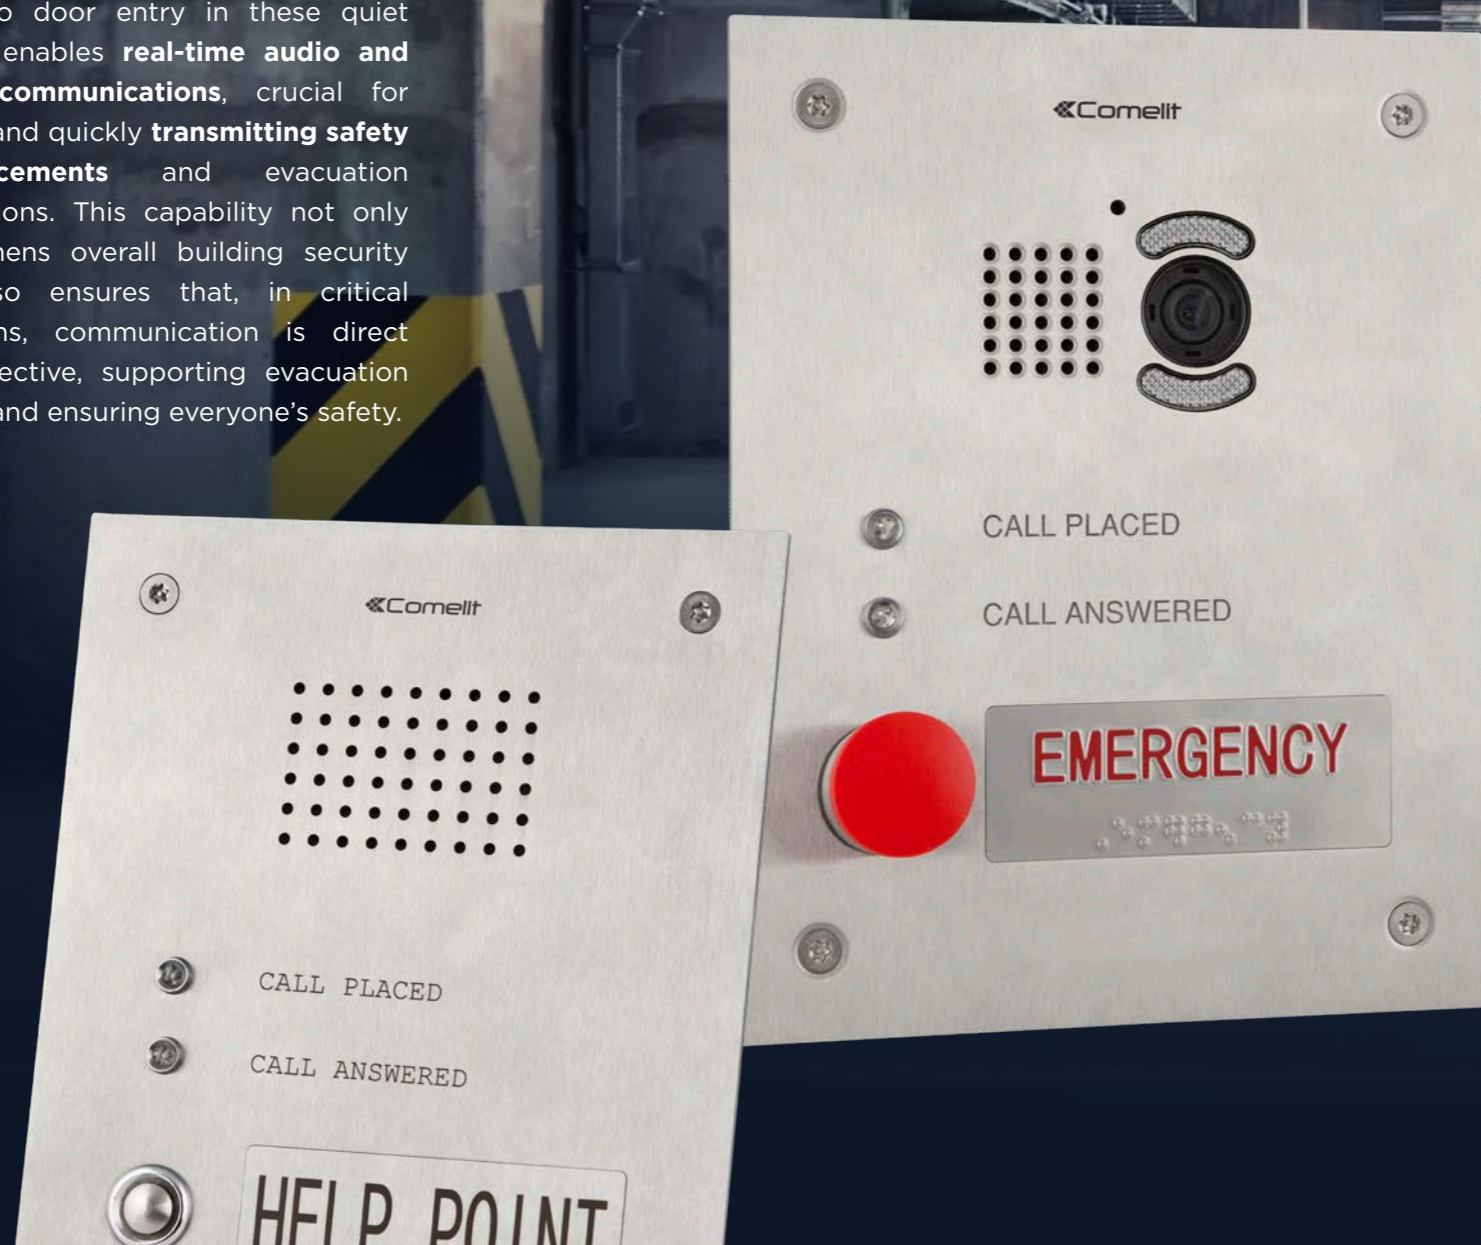

EFFECTIVE EMERGENCY COMMUNICATIONS

Comelit's IP video door entry system seamlessly integrates with **fire detection systems**, enhancing emergency management in building "quiet spaces." These areas are designed to **offer refuge** during evacuations, increasing **safety for residents and staff**. Implementing IP video door entry in these quiet spaces enables **real-time audio and video communications**, crucial for clearly and quickly **transmitting safety announcements** and evacuation instructions. This capability not only strengthens overall building security but also ensures that, in critical situations, communication is direct and effective, supporting evacuation efforts and ensuring everyone's safety.