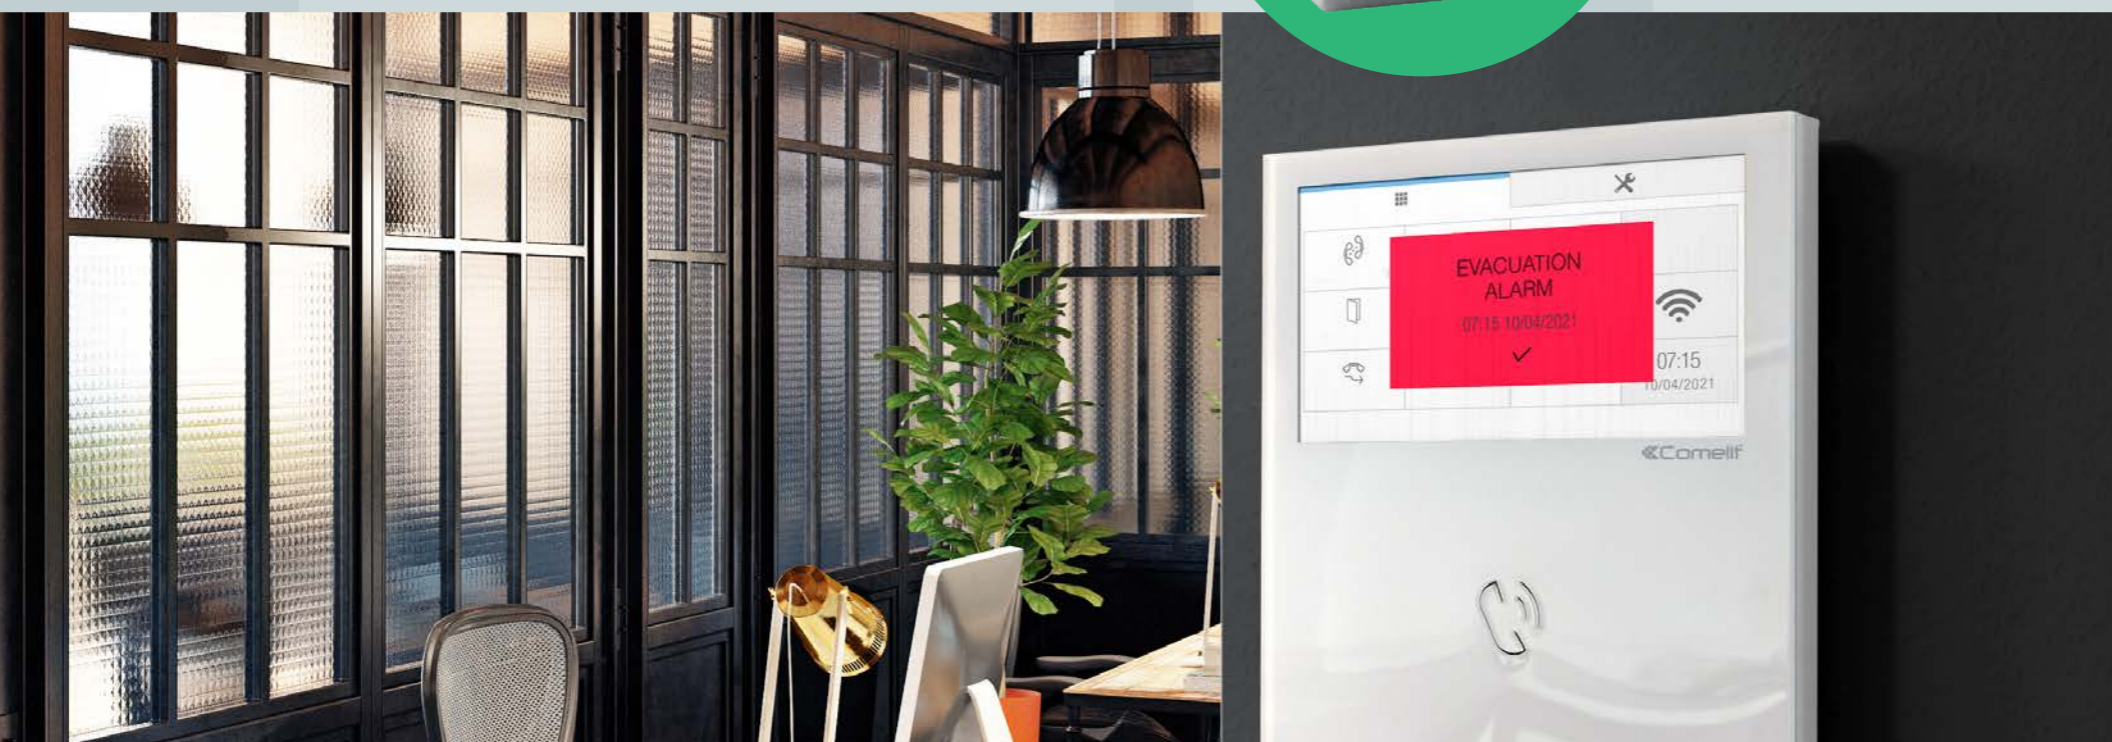

Utilizing the 1467 interface, the video entry system intelligently categorizes and sends alarm signals across apartments, floors, or specific areas. Upon detection of a hazard, **instant pop-up messages** and sound alerts are relayed to the door entry monitor. Moreover, with an active internet connection, occupants can receive real-time **notifications on their smartphones** via the Comelit App, ensuring that you're informed and prepared, no matter where you are.

In buildings equipped with a porter switchboard, it transforms into a central hub for all alarm and fault notifications from the fire alarm control panel, further enhancing the safety net around your environment. This integration not only elevates the security of your premises but also brings **peace of mind** into the palm of your hand.