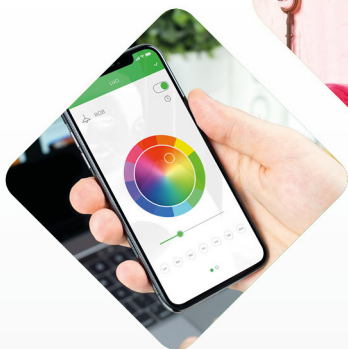

THE ONLY SINGLE APP

Offering the user a single App for remote control of the entire home was one of the main objectives in creating solutions capable of bringing technology closer to people and making all the services connected to it more accessible. With this in mind, we developed an interface which allows the user to access and easily control all Comelit systems installed, directly from their smartphone. Comelit App is a smart, touch-friendly solution that is constantly evolving to keep up with the world of the Internet of Things.

VIDEO SURVEILLANCE

With analogue and digital technology.
For richly detailed images.

Manage all your Comelit systems with a few simple taps: schedule events, check cameras and answer calls! Do all of this even when you are not at home; with the Comelit app you will no longer have to remember if you switched off the lights or set the alarm.