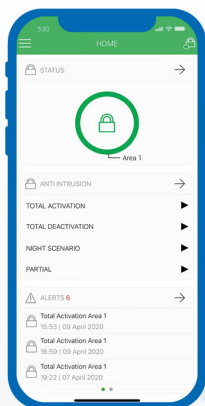

HOME AUTOMATION

- Scenario creation and activation
- Climate control (Temperature, Humidity, Timer)
- Light control (ON-OFF, RGB, Dimmer, Dali)
- Consumption and energy costs monitoring
- Irrigation management
- Roller blind and Venetian blind control
- Schedule configuration
- Logic rule enabling
- Integration with voice assistants

Widgets on the homepage

You can select your favourite services, or those you use most often, from the Widgets menu so that you can find them directly on the homepage.

Push notifications

You can opt to receive all push notifications so that everything is under control, even when the app is not open. This is particularly useful for video entry phone calls and alarms!

Combine several systems

You can activate or automate the triggering of several actions from different families when an event occurs. Such as the “going out” scenario, which switches off lights, lowers the roller blinds and sets the alarm.

ANTI-INTRUSION

- Instant recording on the app (with temporary code)
- Supports Vedo and Secur Hub control panels
- Alarm video verification
- Full system management
- Live camera streaming
- Individual area status display
- Consultation of control panel event log
- Activation of medical, fire and other alarms...