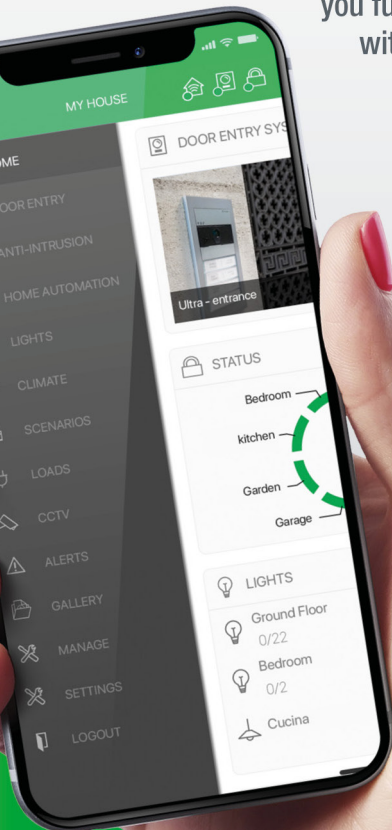

THE ONLY SINGLE APP

Offering the user a single App for remote control of the entire home was one of the main objectives in creating solutions capable of bringing technology closer to people and making all the services connected to it more accessible. With this in mind, we developed an interface which allows the user to access and easily control all Comelit systems installed, directly from their smartphone. Comelit App is a smart, touch-friendly solution that is constantly evolving to keep up with the world of the Internet of Things.

VIDEO ENTRY

Design, technology and security.
Even when you are away from home.

HOME AUTOMATION

The smart home you can manage
wherever and however you like.

ANTI-INTRUSION

A variety of exclusive solutions
suitable for all requirements.
Even from afar.