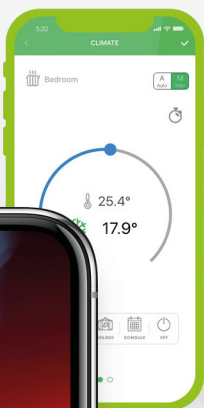

App Store user **Juijubeans**

*Translated review

VIDEO ENTRY

- Call answering from external units
- Playback of messages recorded by visitors
- Calls to connected door entry monitors
- Gate and door opening
- Entry light activation
- External unit self activation