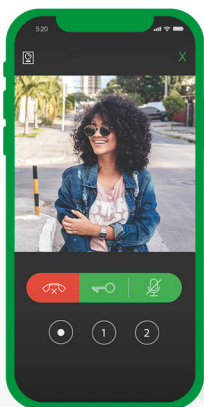

Really good app. Reliable and can view multiple sites easily.

Play Store user **Mike Campbell**

*Translated review

I can finally control home automation and access with the same app. Keep up the good work, developers!

App Store user **Juijubeans**

*Translated review

VIDEO ENTRY

- Call answering from external units
- Playback of messages recorded by visitors
- Calls to connected door entry monitors
- Gate and door opening
- Entry light activation
- External unit self activation