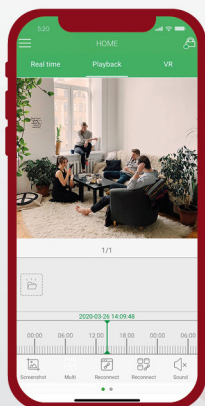

App Store user **Juijubeans**

*Translated review

VIDEO ENTRY

- Call answering from external units
- Playback of messages recorded by visitors
- Calls to connected door entry monitors
- Gate and door opening
- Entry light activation
- External unit self activation

Widgets on the homepage

You can select your favourite services, or those you use most often, from the Widgets menu so that you can find them directly on the homepage.

Push notifications

You can opt to receive all push notifications so that everything is under control, even when the app is not open. This is particularly useful for video entry phone calls and alarms!

Combine several systems

You can activate or automate the triggering of several actions from different families when an event occurs. Such as the “going out” scenario, which switches off lights, lowers the roller blinds and sets the alarm.

ANTI-INTRUSION

- Instant recording on the app (with temporary code)
- Supports Vedo and Secur Hub control panels
- Alarm video verification
- Full system management
- Live camera streaming
- Individual area status display
- Consultation of control panel event log
- Activation of medical, fire and other alarms...