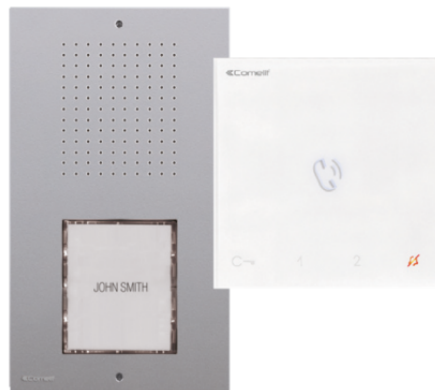

**KCA2071A****CIAO KIT AND SIMPLEBUS 2 MINI HANDS-FREE**

Single-family audio kit for Simplebus 2 system. The kit can be expanded with outdoor entrance panels and door-entry phones. Suitable for installation in homes, commercial premises or offices. The kit is supplied pre-programmed and ready to use. The kit consists of 1 Ciao series outdoor entrance panel art. CA2100A with call buttons for systems up to 2 calls, 1 Mini series hands-free door-entry phone and all the accessories required to create the system.

KCA2071A

CIAO KIT AND SIMPLEBUS 2 MINI HANDS-FREE

PRODUCTS IN THE KIT

CA2100A 1/2/4/8-BUTTON CIAO ENTRANCE PANEL. S2

Ciao series outdoor audio entrance panel for Simplebus 2 system and designed for 1- to 8-call systems. Front panel in technopolymer, resistant to atmospheric agents (IP54 protection rating and paint with anti-UV treatment) and acts of vandalism (IK08 protection rating). Smart button programming function. Wall installation support included. Buttons for configuration in 1, 2, 4 or 8 calls available to purchase separately.

GENERAL DATA	
Type	Monoblock
Height (mm)	172
Width (mm)	100
Depth (mm)	28
Product color	Grey RAL 9006
Type of finishing materials	Technopolymer
Wall-mounted	Yes
COMPATIBLE SYSTEMS	
Audio Simplebus 2 with power supply art. 1210/1210A	Yes
AUDIO FEATURES	
Microphone	4mm (Ø), Omnidirectional
Loudspeaker	50mm (Ø), 8 Ohm, 0.2W
ELECTRICAL CHARACTERISTICS	
Type of power supply	Power supply from video door entry bus
Supply voltage	33VDC
Absorption in stand-by (W)	1.7
Maximum absorption (W)	7.6

KCA2071A

CIAO KIT AND SIMPLEBUS 2 MINI HANDS-FREE

HARDWARE FEATURES

Call type	Push-buttons
Type of buttons	Mechanical
Number of push-buttons (n°)	8
Backlight colour	White
Clamps	L L COM DO RTE C NO NC SE+ SE-
Removable terminals	Yes
Number of inputs (n°)	2
Number of outputs (n°)	1
Type of outputs	Relay (C-NO-NC, 4A@12÷24 VAC/VDC, 10A peak), SE: unlock pulse of 4A, holding current of 200mA for 12VAC / DC locks (maximum impedance 18 Ohm)